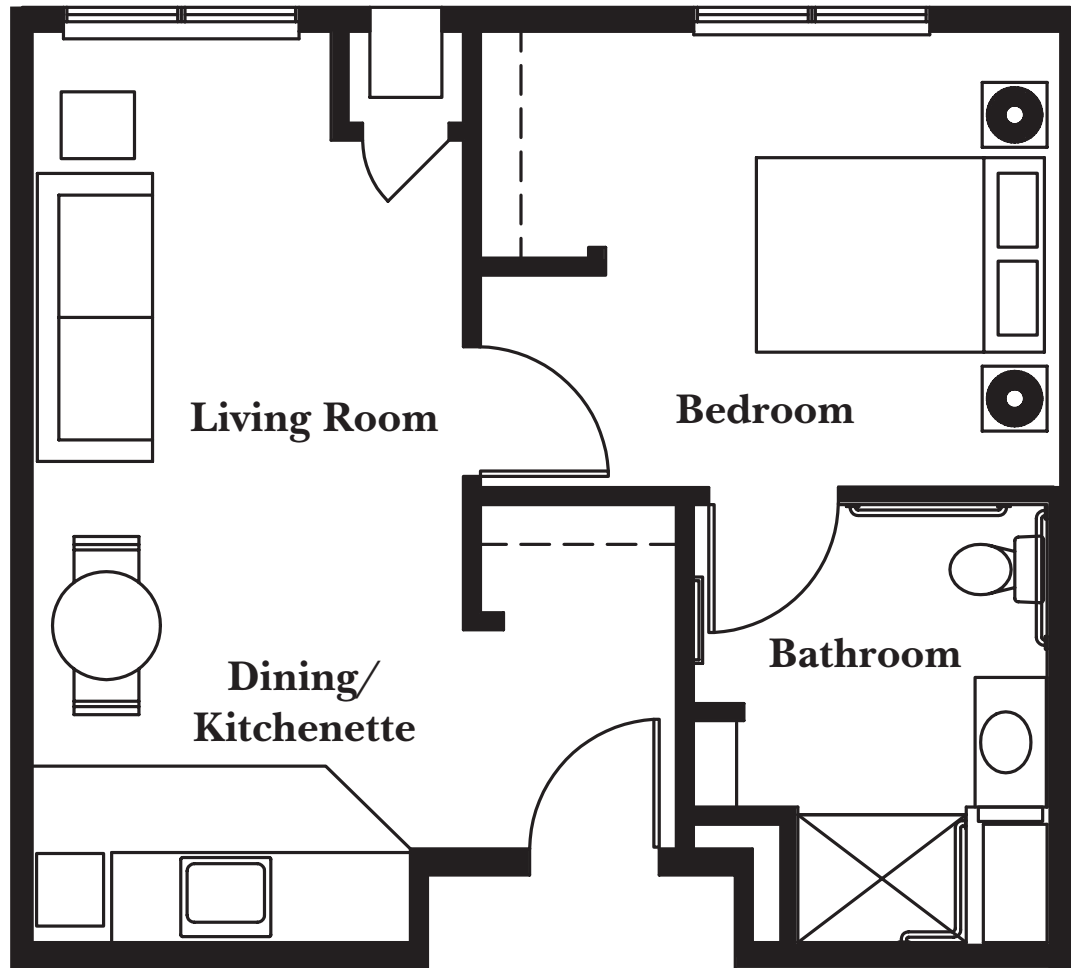

One-Bedroom

485 Square Feet

Room dimensions are approximate.