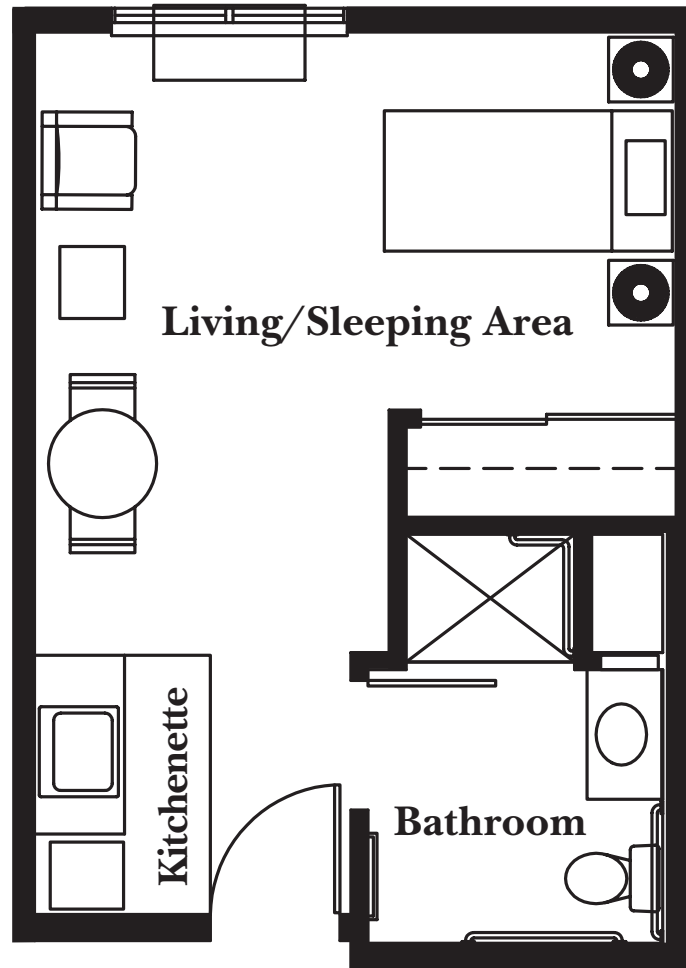

## Studio

308 Square Feet

*Room dimensions are approximate.*